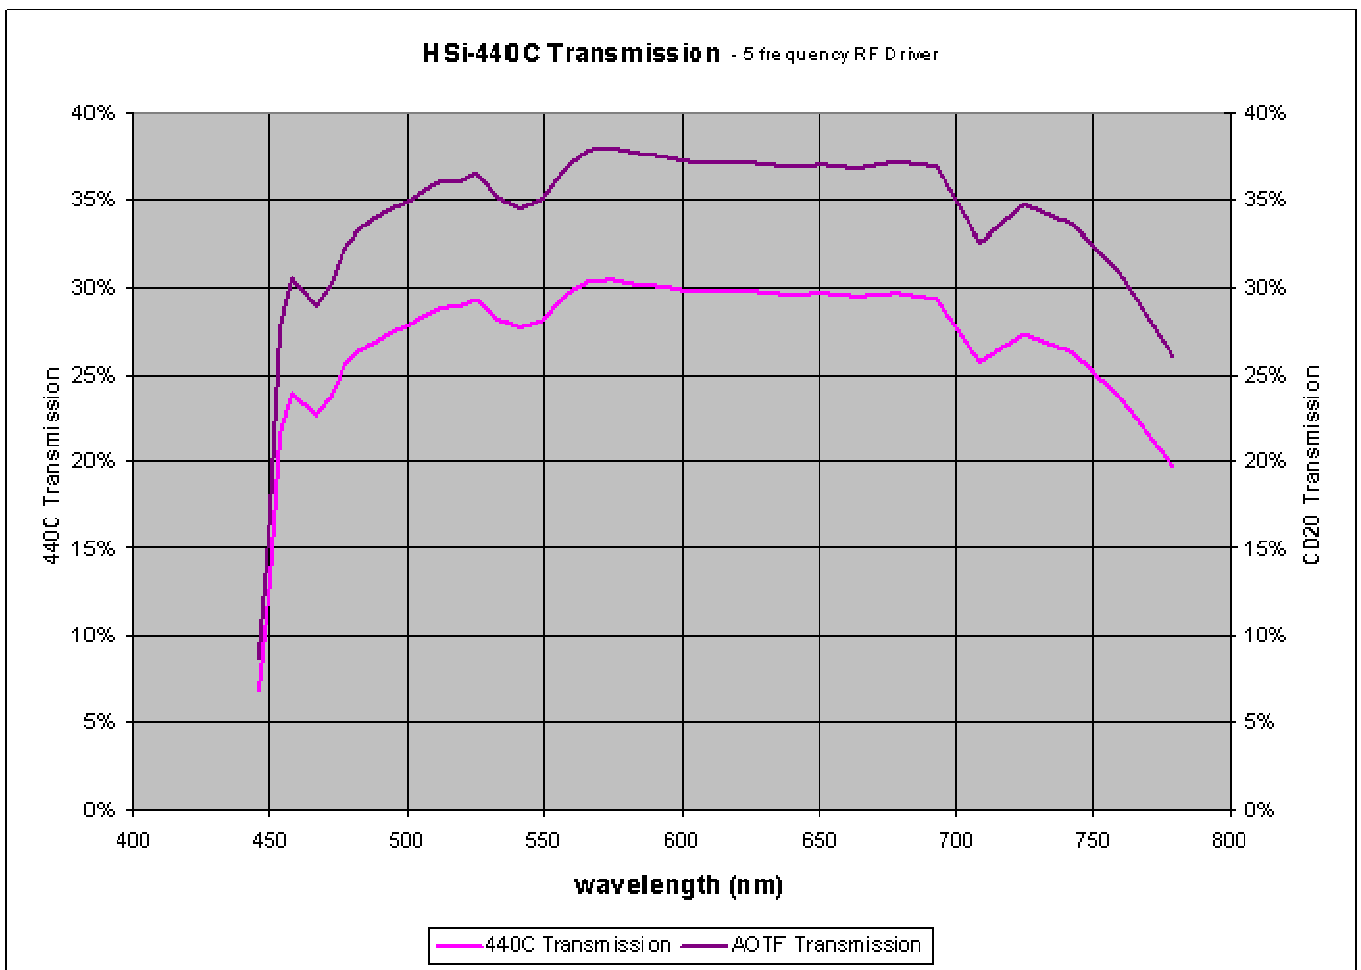

Gooch & Housego

HSi-440C Hyperspectral Imaging System and AOTF Transmission Curves

Contact: orlandosales@goochandhousego.com

www.GHinstruments.com

As part of our policy of continuous product improvement, we reserve the right to change specifications at any time

Information Sheet 80 / Rev 6-14
Page 1 of 1